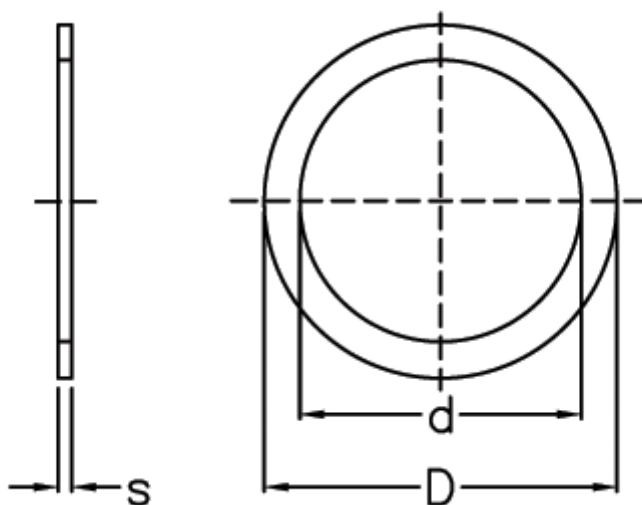

Article number: 0130336

Description: Shim Washer
PS 7x13x1 DIN 988

Measures

d	= 7
D	= 13
Description	= PS 7x13x1
s	= 1.00
tol	= -0.05
Weight kg/1000	= 0.738